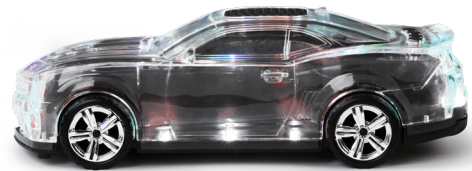

BT-2030

**RETRO CAR
DUAL 2" BLUETOOTH
SPEAKER
WITH BASS
RADIATOR AND
LED LIGHTS**

TWS

TRUE WIRELESS STEREO

FEATURES

- 2 FULL RANGE SPEAKER + PASSIVE BASS RADIATOR
- BLUETOOTH AUDIO
- TRUE WIRELESS STEREO (TWS)
- LED PARTY LIGHTS
- BUILT-IN MICROPHONE
- HANDS-FREE CALLING
- USB/TF MUSIC PLAYER
- FM RADIO
- RECHARGEABLE
- DC 5V 1A INPUT
- INCLUDES: USB-C CABLE, MANUAL

SPECIFICATIONS

- COLORS: BLACK, RED, WHITE, YELLOW
- MASTER CARTON QTY: 20
- MASTER CARTON DIM: 18.90X9.37X16.54 IN
- MASTER CARTON WT: 31.33 LBS
- PACKAGING DIM: 9.06X4.49X3.23 IN
- PACKAGING WT: 1.23 LBS
- UNIT DIM: 8.54X4.13X2.99 IN
- UNIT WT: 1.52 LBS
- UPC YEL: 6 06540 00628 3
- UPC BLK: 6 06540 00625 2
- UPC WHT: 6 06540 00627 6
- UPC RED: 6 06540 00626 9
- UPC BLUE: 6 06540 00647 4