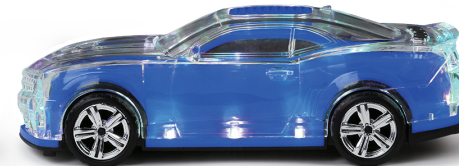

TWS

TRUE WIRELESS STEREO

FEATURES

- 2 FULL RANGE SPEAKER + PASSIVE BASS RADIATOR
- BLUETOOTH AUDIO
- TRUE WIRELESS STEREO (TWS)
- LED PARTY LIGHTS
- BUILT-IN MICROPHONE
- HANDS-FREE CALLING
- USB/TF MUSIC PLAYER
- FM RADIO
- RECHARGEABLE
- DC 5V 1A INPUT
- INCLUDES: USB-C CABLE, MANUAL

SPECIFICATIONS

- COLORS: BLACK, RED, WHITE, YELLOW
- MASTER CARTON QTY: 20
- MASTER CARTON DIM: 18.90X9.37X16.54 IN
- MASTER CARTON WT: 31.33 LBS
- PACKAGING DIM: 9.06X4.49X3.23 IN
- PACKAGING WT: 1.23 LBS
- UNIT DIM: 8.54X4.13X2.99 IN
- UNIT WT: 1.52 LBS
- UPC YEL: 6 06540 00628 3
- UPC BLK: 6 06540 00625 2
- UPC WHT: 6 06540 00627 6
- UPC RED: 6 06540 00626 9
- UPC BLUE: 6 06540 00647 4