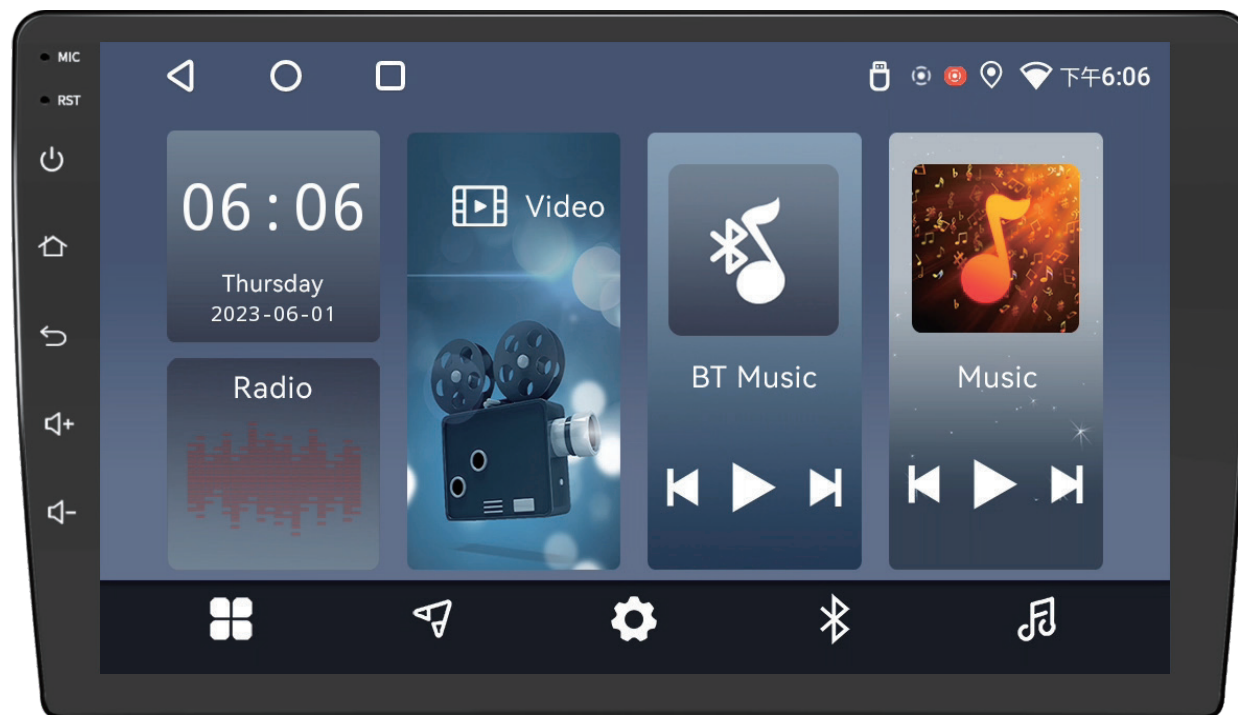

# FX-754

**1-DIN 10.1" TOUCHSCREEN  
BLUETOOTH  
AM/FM CAR  
STEREO  
WITH GPS  
NAVIGATION**

## FEATURES

- SINGLE DIN CAR STEREO
- AV/MP4/MKV/3GP MEDIA PLAYER
- BUILT-IN GPS NAVIGATION SYSTEM
- VIDEO INPUT AND OUTPUT
- 10.1" IPS CAPACITIVE TOUCHSCREEN DISPLAY
- RCA AUDIO AND SUB OUTPUTS
- BLUETOOTH AUDIO WITH HANDS-FREE CALLING
- SUPPORTS APPLE CARPLAY AND ANDROID AUTO
- AM/FM RADIO WITH 30 STATION PRESETS
- SUPPORTS STEERING WHEEL CONTROL (SWC)
- PRESET EQ SOUND
- SUPPORTS MIRROR LINK
- LOUDNESS CONTROL
- SUPPORTS REAR VIEW CAMERA
- USB AND AUX INPUTS
- ANDROID OS 11.0 WITH 32GB INTERNAL