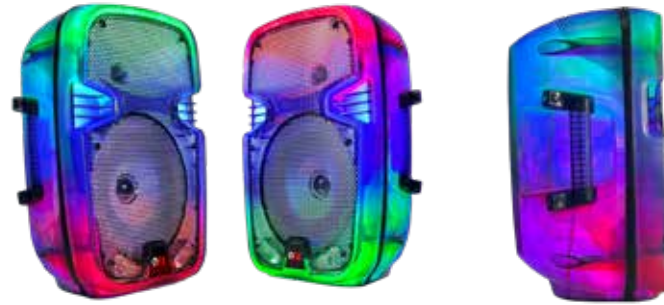

LMS-801SM

**BLUETOOTH
RECHARGEABLE
PORTABLE
SPEAKER
+LED PARTY LIGHTS**

FEATURES

- 8" WOOFER + 1.5" TWEETER
- FULL CABINET TRANSLUCENT PARTY LIGHTS
- BLUETOOTH AUDIO
- RECHARGEABLE
- TRUE WIRELESS STEREO (TWS)
- MICROPHONE + AUX INPUTS
- MICROPHONE VOLUME CONTROL
- TONE CONTROL
- USB PORT + TF CARD SLOT
- FM RADIO
- INCLUDES: USB-TYPE C CABLE, STAND
- MICROPHONE
- REMOTE CONTROL, MANUAL

SPECIFICATIONS

- COLORS: BLACK
- MASTER CARTON QTY: 1
- MASTER CARTON DIM: 13.1x9.4x17.1IN
- MASTER CARTON WT: 7LBS
- PACKAGING DIM: 13.1x9.4x17.13IN
- PACKAGING WT: 7LBS
- UNIT DIM: 10x8x15.4x4.3IN
- UNIT WT: 4.3LBS
- UPC: 606540005866