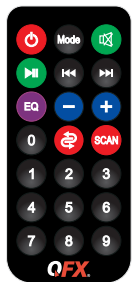

FEATURES

- 8" WOOFER + 1.5" TWEETER
- BLUETOOTH AUDIO
- TRUE WIRELESS STEREO (TWS)
- LED PARTY LIGHTS
- MICROPHONE INPUT
- AUX INPUT
- USB/TF CARD PORTS
- BASS & TREBLE CONTROL
- FM RADIO
- REMOTE CONTROL
- INTEGRATED HANDLE
- RECHARGEABLE BATTERY OPERATION
- INCLUDES: USER MANUAL, AUX CABLE, WIRED MIC, REMOTE, UL ADAPTER

SPECIFICATIONS

- COLORS: BLACK
- MASTER CARTON QTY: 1
- PACKAGING DIM: 11.75x9.6x17.05IN
- PACKAGING WT: 9LBS
- UNIT DIM: 10x8.5x15.5IN
- UNIT WT: 7.45LBS
- UPC: 6 06540 03809 3

TWS

TRUE WIRELESS STEREO

8"

OFX