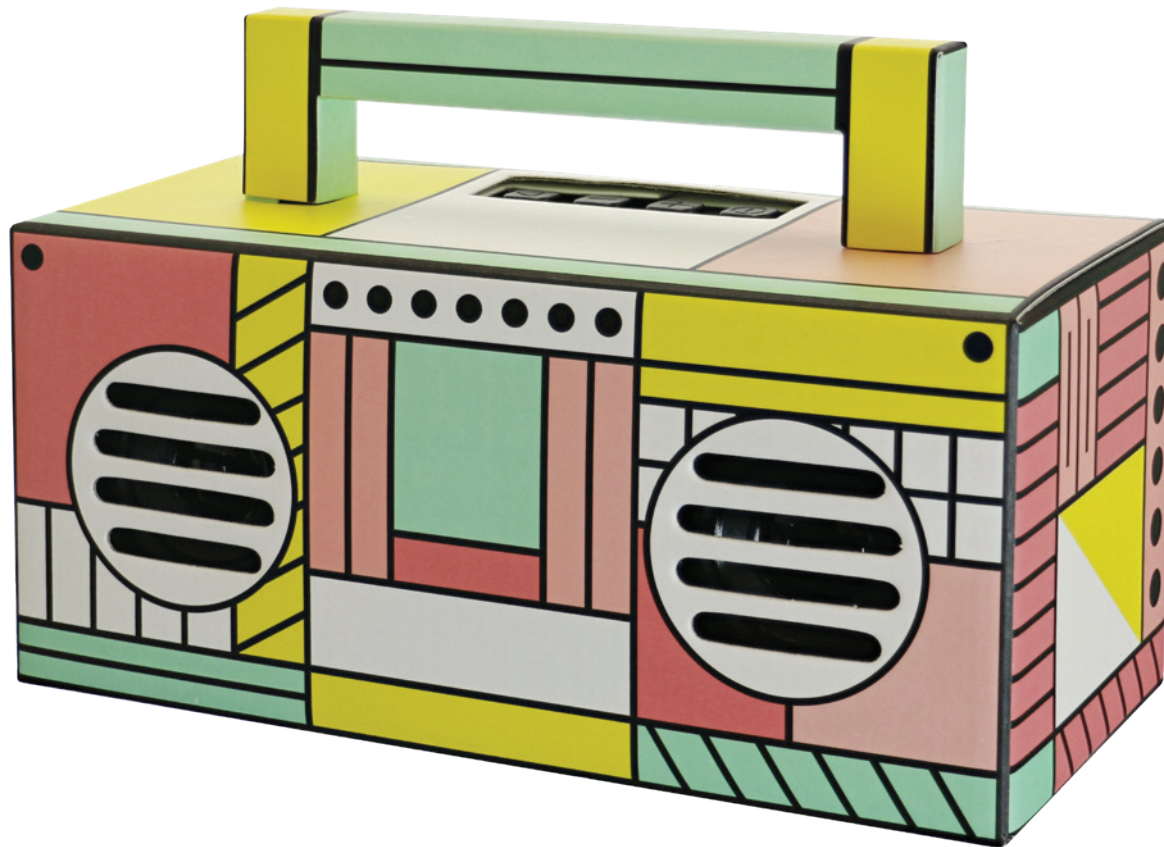

BT-41

BLUETOOTH RECHARGEABLE PORTABLE SPEAKER

FEATURES

- BLUETOOTH
- 2 X 2" BASS RADIATOR
- TRUE WIRELESS STEREO
- BUILT-IN MICROPHONE
- HANDS-FREE CALLING
- AUX INPUT
- USB/TF CARD PORTS
- FM RADIO
- RECHARGEABLE
- DC 5V 1.5A
- INCLUDES: USER MANUAL, USB CABLE, AUX CABLE

SPECIFICATIONS

- COLORS: EGG, BOOM, FLAMINGO, ROCK & ROLL
- MASTER CARTON QTY: 4
- MASTER CARTON DIM: 8.50 X 8.39 X 12.20IN
- MASTER CARTON WT: 7.3LBS
- PACKAGING DIM: 8.11 X 5.71 X 3.78IN
- PACKAGING WT: 1.68LBS
- UNIT DIM: 7.83X3.50X3.66IN
- UNIT WEIGHT: 1.39 LBS
- UPC EGG: 6 06540 03919 9
- UPC BOOM: 6 06540 03920 5
- UPC FLAMINGO: 6 06540 03923 6
- UPC ROCK & ROLL: 6 06540 03924 3

TWS

TRUE WIRELESS STEREO

2X2"

QFX