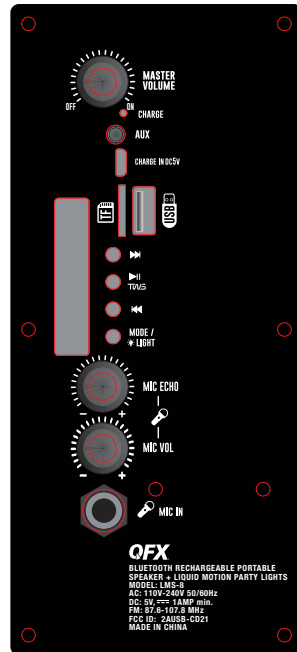

LMS-8

BLUETOOTH RECHARGEABLE PORTABLE SPEAKER + LIQUID MOTION PARTY LIGHTS

FEATURES

- 8" WOOFER
- 1" TWEETER
- BLUETOOTH AUDIO
- RECHARGEABLE
- TRUE WIRELESS STEREO (TWS)
- LIQUID MOTION PARTY LIGHTS
- MIC + AUX INPUTS
- MIC VOLUME CONTROL
- USB + TF CARD PORTS
- DIGITAL EQ
- MIC ECHO CONTROL
- RECORDING FUNCTION
- FM RADIO
- INCLUDED: REMOTE CONTROL,
  USB CABLE, MANUAL

SPECIFICATIONS

- COLORS: BLACK
- MASTER CARTON QTY: 1
- PACKAGING DIM: 10.2x9.3x16.9 IN
- PACKAGING WT: 6.2 LBS
- UNIT DIM: 10.0x8.2x15.6 IN
- UNIT WT: 4.9 LBS
- UPC: 6 06540 04091 1

TWS
TRUE WIRELESS STEREO

8"

QFX