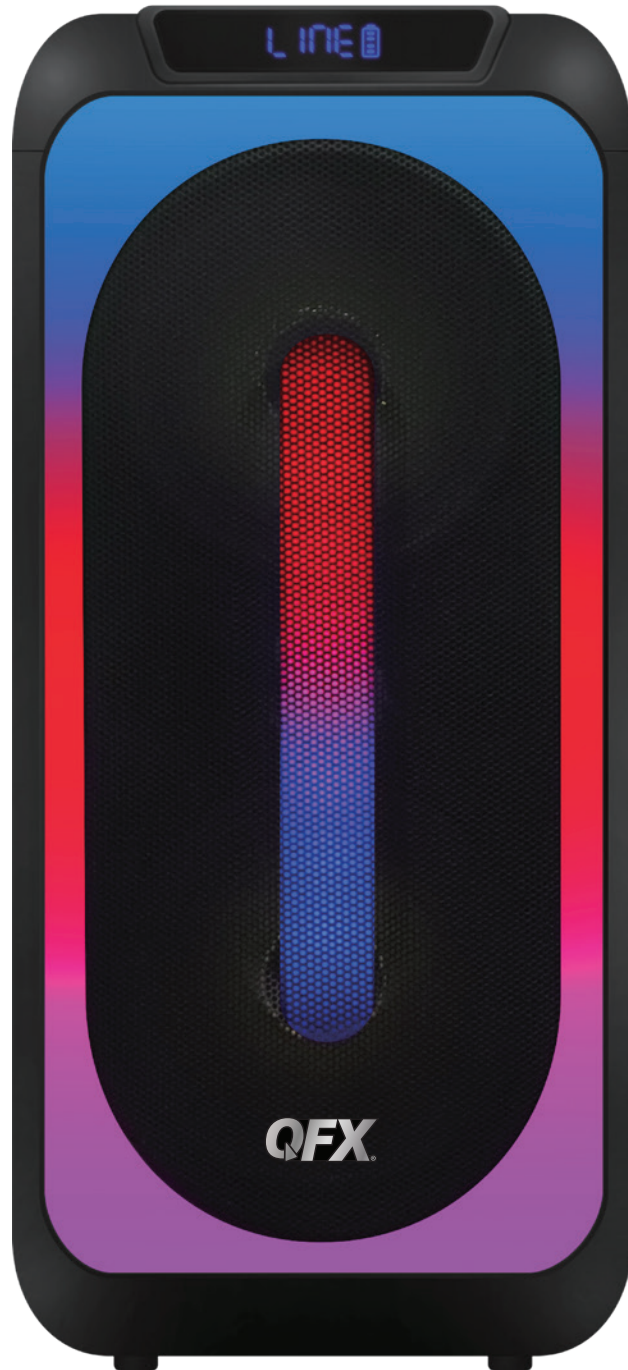

LMS-100

**RECHARGEABLE
PORTABLE SPEAKER
+ MICROPHONE
+ LIQUID MOTION
PARTY LIGHTS**

FEATURES

- 2x8" WOOFERS
- BLUETOOTH AUDIO
- RECHARGEABLE BATTERY OPERATION
- TRUE WIRELESS STEREO (TWS)
- LIQUID MOTION PARTY LIGHTS
- LINE INPUT
- USB INPUT
- MICROSD™ INPUT
- MICROPHONE INPUT
- FM RADIO
- REMOTE CONTROL
- WIRELESS MICROPHONE
- RECORDING FUNCTION
- INCLUDES: WIRELESS MICROPHONE, REMOTE, AC ADAPTER AND MANUA

SPECIFICATIONS

- COLORS: BLACK
- MASTER CARTON QTY: 1
- PACKAGING DIM: 13.2x13.2x24.6 IN
- PACKAGING WT:
- UNIT DIM: 11.3x10.6x23.2 IN
- UNIT WT:
- UPC: 6 06540 04081 2

TWS

TRUE WIRELESS STEREO

2X8"

QFX