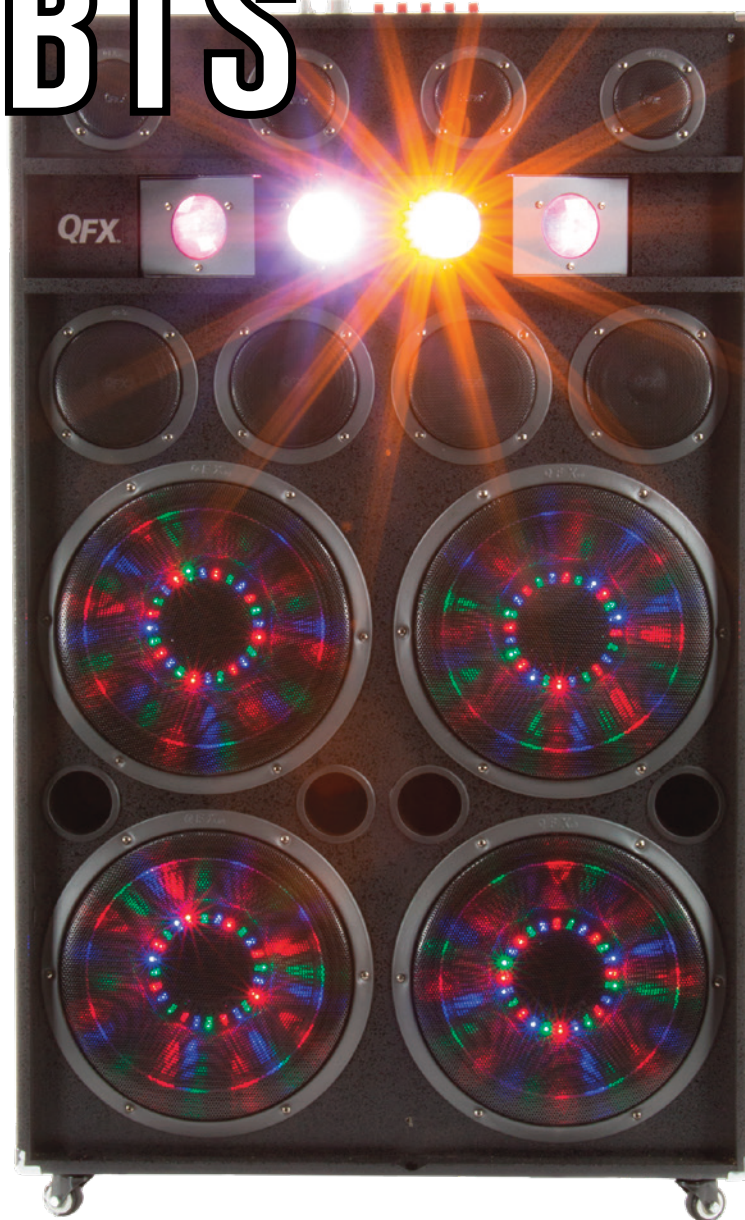

SBX-412401BTS

**BLUETOOTH
CABINET
SPEAKER
WITH FOG
MACHINE**

FEATURES

- BLUETOOTH
- 4 x 12" WOOFERS
- 4 x 5" MID RANGE
- 4 x 3" TWEETERS
- FOG MACHINE
- LED PARTY LIGHTS
- 5 BAND GRAPHIC EQ
- 4 MICROPHONE INPUTS
- 3 GUITAR INPUTS
- RCA INPUTS
- AUX INPUT
- AUDIO LINE IN & OUT
- USB/SD CARD PORTS
- USB/SD RECORDING
- 3 PARAMETRIC EQ
- FM RADIO
- REMOTE CONTROL
- HANDLE & WHEELS
- INCLUDES: UL POWER CABLE, AUX CABLE, RCA CABLE, REMOTE

SPECIFICATIONS

- COLORS: BLACK
- MASTER CARTON QTY: 1
- PACKAGING DIM: 32X16.25X81.5IN
- PACKAGING WT: 131.55LBS
- UNIT DIM: 29.6X13.5X47.75IN
- UNIT WT: 119.25LBS
- UPC: 6 06540 02800 1

TWS

TRUE WIRELESS STEREO

4x12"

QFX