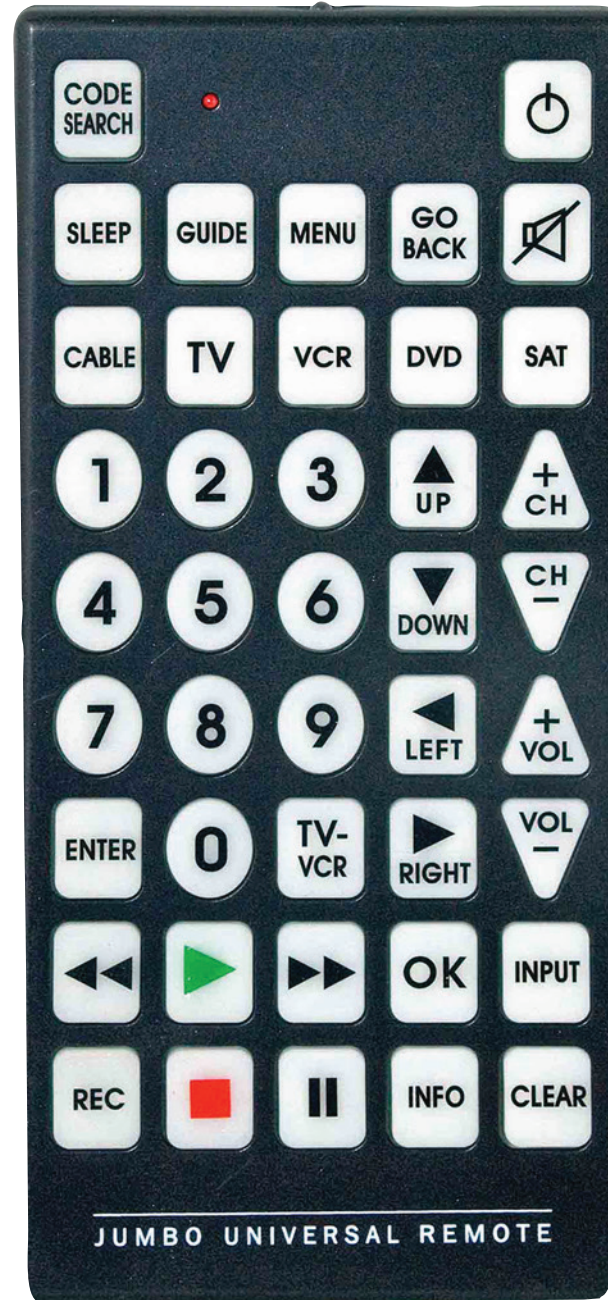

REM-115

8 IN 1 UNIVERSAL REMOTE CONTROL

FEATURES

- AUTO/MANUAL CODE PAIRING FOR FAST SETUP
- CONTROL UP TO 8 DEVICES INCLUDING TV, DVD, VCR, VCD/TV, LD/CD, AUDIO, SATELLITE AND CABLE
- COMPATIBLE WITH ALMOST ALL TV AND A/V DEVICES
- GLOW-IN-THE-DARK-BUTTONS
- POWER OFF BUTTON WITH PROGRAMMABLE TIMER (SLEEP TIMER)
- REQUIRES 2 AA BATTERIES (NOT INCLUDED)

SPECIFICATIONS

- COLOR: BLACK
- MASTER CARTON QTY: 24
- MASTER CARTON DIM: 14X13X14.8IN
- MASTER CARTON WT: 20.75LBS
- PACKAGING DIM: 6X.25X13.5IN
- PACKAGING WT: .75LBS
- UNIT DIM: 5X1X11IN
- UNIT WT: .5LBS
- UPC: 6 06540 00258 2