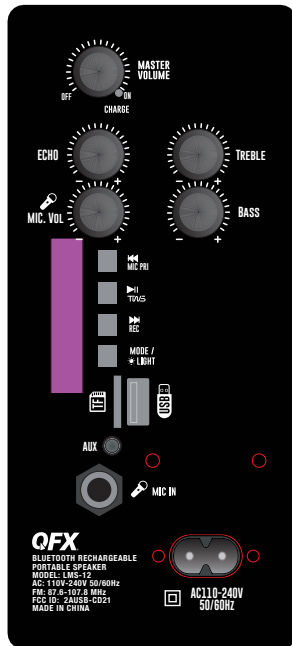

LMS-12

RECHARGEABLE BLUETOOTH PORTABLE SPEAKER + LIQUID MOTION PARTY LIGHTS

TWS

TRUE WIRELESS STEREO

FEATURES

- 12" WOOFER
- 1" TWEETER
- BLUETOOTH AUDIO
- RECHARGEABLE
- TRUE WIRELESS STEREO (TWS)
- LIQUID MOTION PARTY LIGHTS
- MIC + AUX INPUTS
- MIC VOLUME CONTROL
- USB + TF CARD PORTS
- DIGITAL EQ
- TREBLE, BASS, ECHO CONTROLS
- RECORDING FUNCTION
- FM RADIO
- INCLUDED: REMOTE CONTROL,
  AC CORD, MANUAL

SPECIFICATIONS

- COLORS: BLACK
- MASTER CARTON QTY: 1
- PACKAGING DIM: 14.76x11.69x20.75IN
- PACKAGING WT: 10.36LBS
- UNIT DIM: 13.35x10.71x19.29IN
- UNIT WT: 8.82LBS
- UPC: 6 06540 04092 8

12"