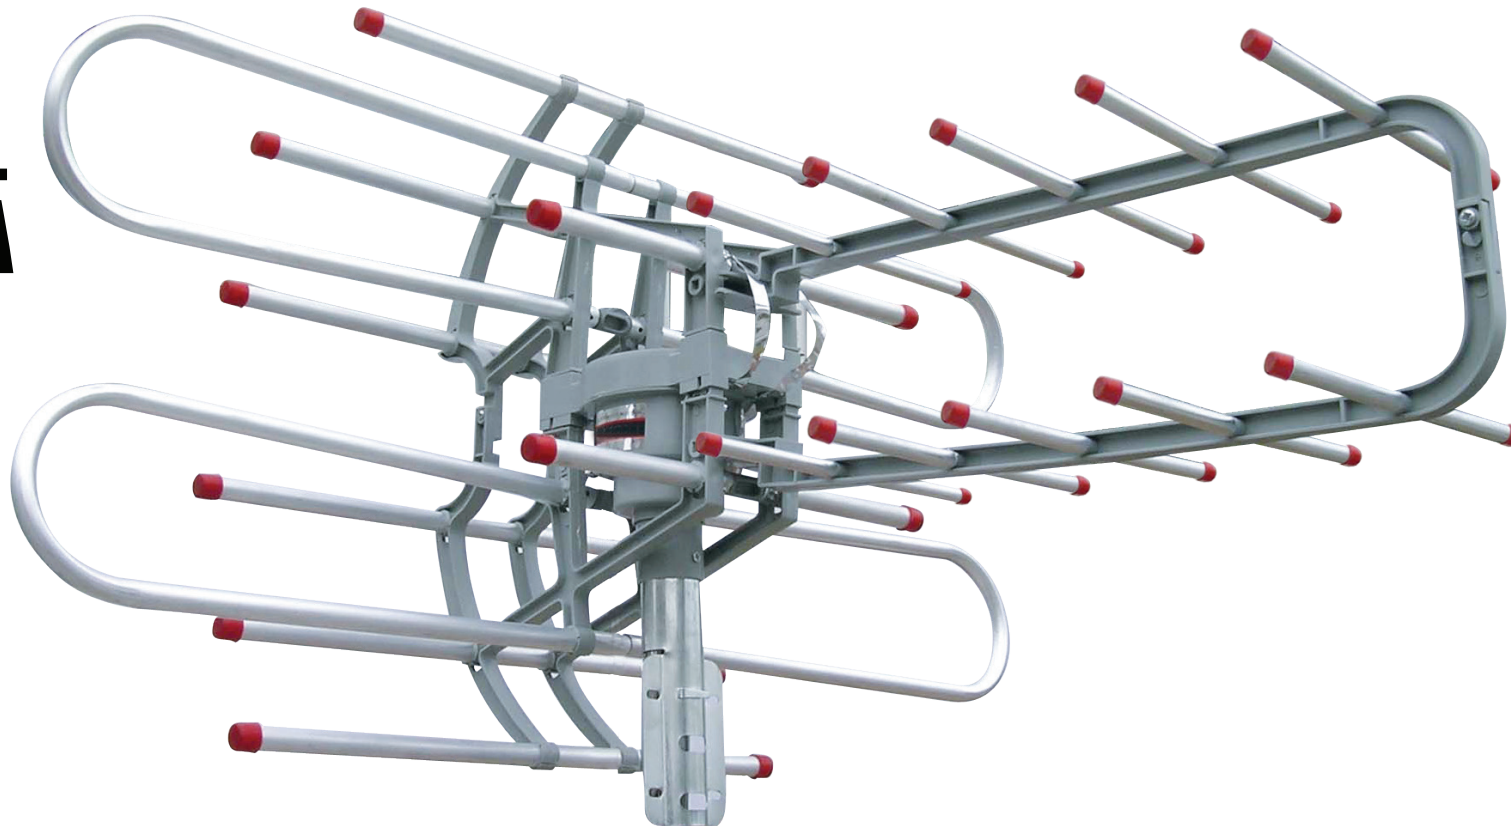

ANT-106

MOTORIZED REMOTE CONTROL ANTENNA

FEATURES

- 360° ROTATING OUTDOOR ANTENNA
- 4K ULTRA HD
- 45 MILES RANGE
- FREE LOCAL TV

SPECIFICATIONS

- COLORS: BLACK
- MASTER CARTON QTY: 10
- MASTER CARTON DIM: 22.75X19.25X21.25IN
- MASTER CARTON WT: 38.45LBS
- PACKAGING DIM: 18.5X4.3X10IN
- PACKAGING WT: 3.5LBS
- UNIT DIM: 26X36X12IN
- UNIT WT: 2LBS
- UPC: 6 06540 00004 5