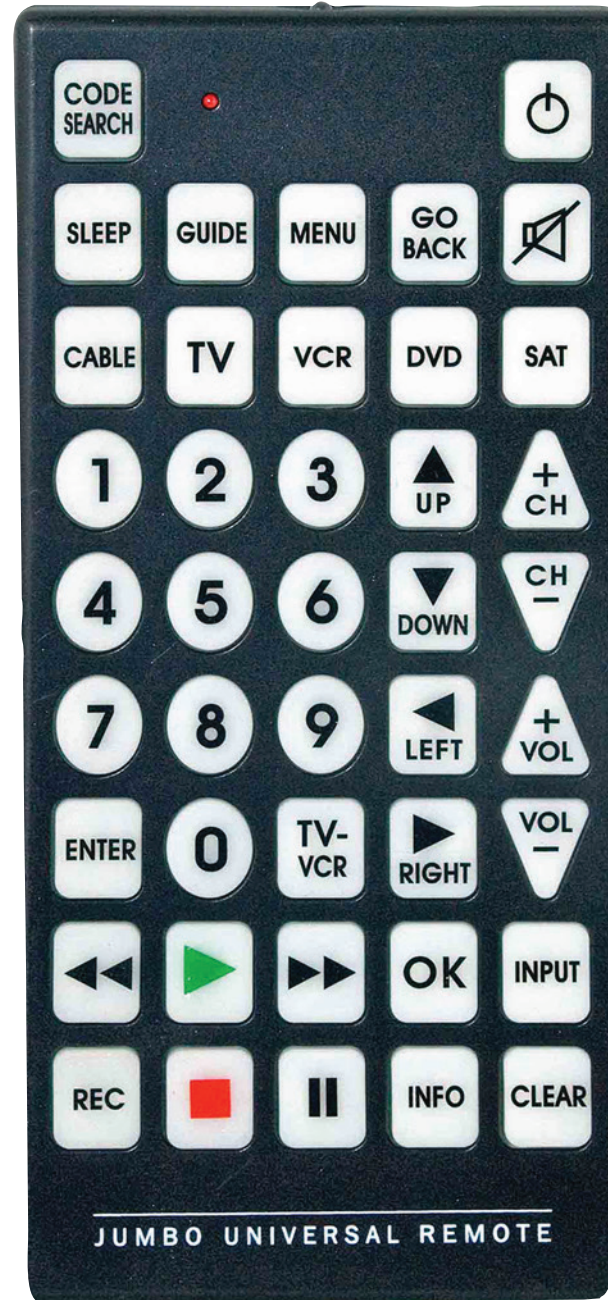

# REM-115

## 8 IN 1 UNIVERSAL REMOTE CONTROL

### FEATURES

- AUTO/MANUAL CODE PAIRING FOR FAST SETUP
- CONTROL UP TO 8 DEVICES INCLUDING TV, DVD, VCR, VCD/TV, LD/CD, AUDIO, SATELLITE AND CABLE
- COMPATIBLE WITH ALMOST ALL TV AND A/V DEVICES
- GLOW-IN-THE-DARK-BUTTONS
- POWER OFF BUTTON WITH PROGRAMMABLE TIMER (SLEEP TIMER)
- REQUIRES 2 AA BATTERIES (NOT INCLUDED)