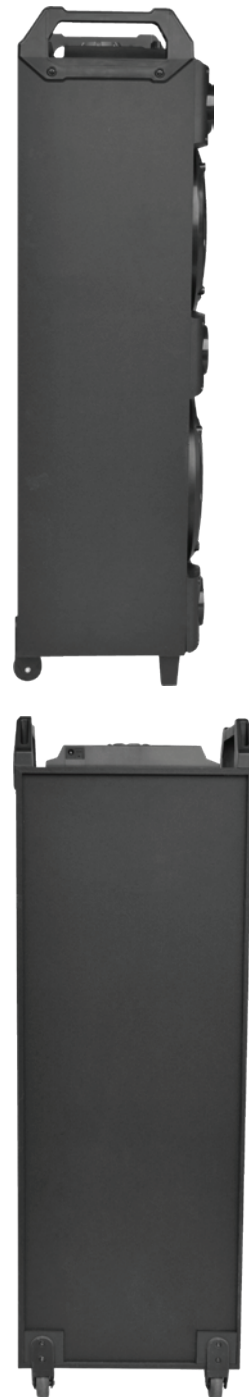

PBX-211

BLUETOOTH BATTERY POWERED PA SPEAKER

FEATURES

- BLUETOOTH
- 2 X 10" WOOFERS
- 1" TWEETER
- TRUE WIRELESS STEREO
- LED PARTY LIGHTS
- 2 MICROPHONE INPUT
- AUX INPUT
- USB/ TF CARD PORTS
- BASS & TREBLE CONTROL
- ECHO CONTROL
- FM RADIO
- REMOTE CONTROL
- RECHARGEABLE BATTERY
- HANDLES
- INCLUDES: USER MANUAL, AC ADAPTER, REMOTE CONTROL

SPECIFICATIONS

- COLOR: BLACK
- MASTER CARTON QTY: 1
- PACKAGING DIM: 14.29X13.5X39.37IN
- PACKAGING WT: 23.59LBS
- UNIT DIM: 12.28X10.75X37.2IN
- UNIT WT: 19.6LBS
- UPC: 6 06540 03867 3

TWS
TRUE WIRELESS STEREO

2X10"