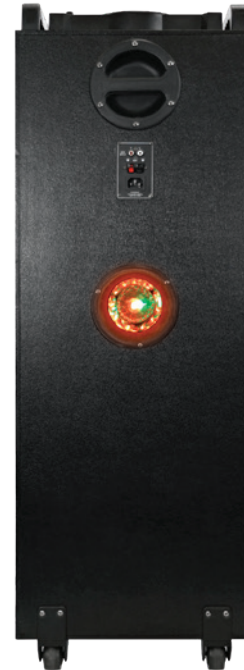

PBX-1212

**BLUETOOTH
HIGH-POWERED
PORTABLE
RECHARGEABLE
SPEAKER**

FEATURES

- BLUETOOTH
- 2 x 12" WOOFERS
- 2 x 1" TWEETER
- TRUE WIRELESS STEREO
- METAL GRILL COVER
- SURROUND LED PARTY LIGHTS
- RECORDING FUNCTION
- MICROPHONE INPUT
- AUX INPUT
- USB/SD CARD PORTS
- FM RADIO
- MICROPHONE ECHO
- REMOTE CONTROL
- HANDLE & WHEELS
- INCLUDES: REMOTE, RCA CABLE, USER MANUAL, POWER CABLE

SPECIFICATIONS

- COLORS: BLACK
- MASTER CARTON QTY: 1
- PACKAGING DIM: 17.09x14.84x44.88IN
- PACKAGING WT: 50.35LBS
- UNIT DIM: 14.96x11.81x43.19IN
- UNIT WT: 43.92LBS
- UPC: 6 06540 03648 8

TWS
TRUE WIRELESS STEREO

2x12"