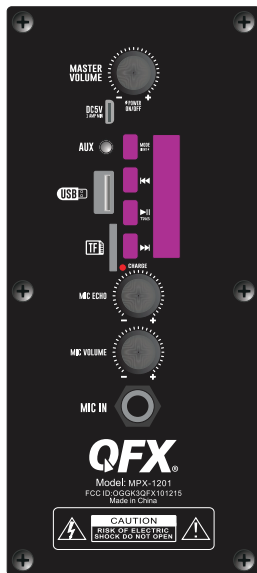

MPX-1201

BLUETOOTH RECHARGEABLE SPEAKER

TWS
TRUE WIRELESS STEREO

12"