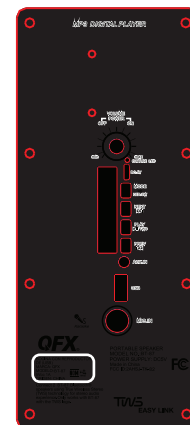

FEATURES

- BLUETOOTH
- 8" WOOFERS
- TRUE WIRELESS STEREO
- LED PARTY LIGHTS
- MICROPHONE INPUT
- AUX INPUT
- USB PORT
- FM RADIO
- REMOTE CONTROL
- HANDLE
- DC 5V 1A
- INCLUDES: USER MANUAL, USB CABLE

SPECIFICATIONS

- COLORS: BLACK
- MASTER CARTON QTY: 1
- PACKAGING DIM: 10.63X9.45X15.47IN
- PACKAGING WT: 5.07LBS
- UNIT DIM: 9.45X8.27X14.57IN
- UNIT WT: 3.97LBS
- UPC: 6 06540 03899 4

TWS

TRUE WIRELESS STEREO

8"

QFX