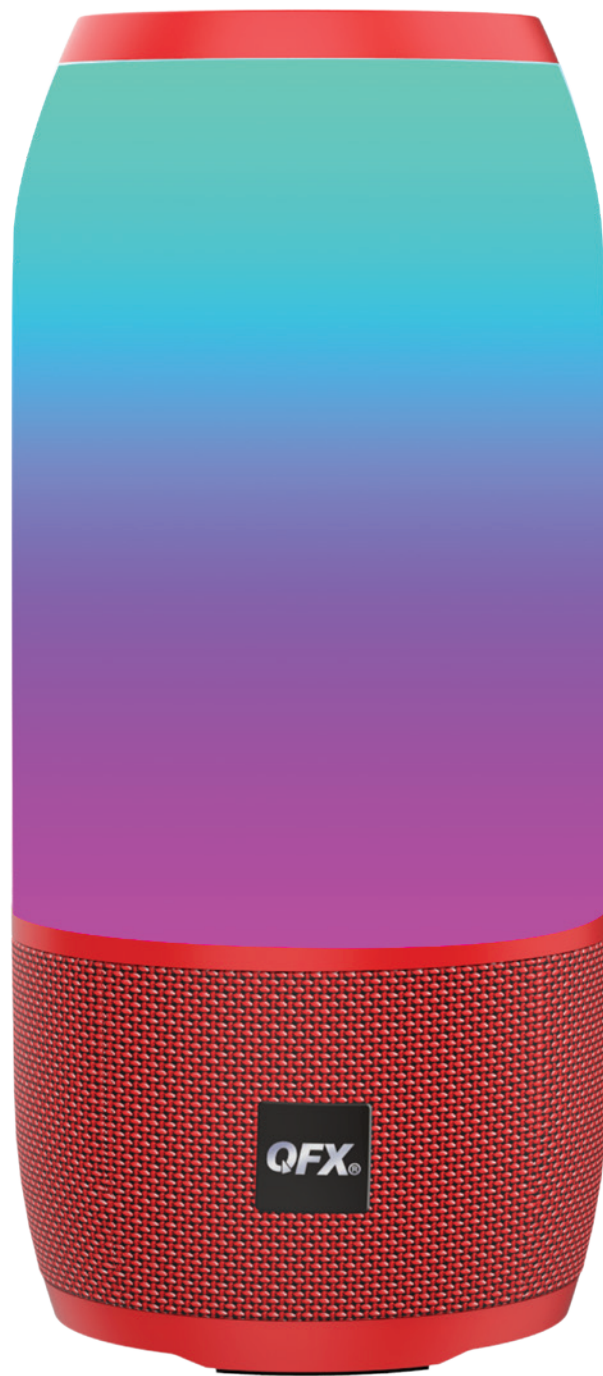

BT-222

HANDS FREE SPEAKER

FEATURES

- BLUETOOTH
- 4" SPEAKERS
- TRUE WIRELESS STEREO
- LED PARTY LIGHTS
- BUILT IN MICROPHONE
- HANDS-FREE CALLING
- AUX INPUT
- USB/TF CARD PORTS
- FM RADIO
- RECHARGEABLE
- DC 5V 1A
- INCLUDES: USER MANUAL, USB CABLE, AUX CABLE

SPECIFICATIONS

- COLORS: RED, BLACK, BLUE
- MASTER CARTON QTY: 4
- MASTER CARTON DIM: 17.52X9.25X5.12IN
- MASTER CARTON WT: 5.53LBS
- PACKAGING DIM: 4.13X4.13X8.11IN
- PACKAGING WT: 1.23LBS
- UNIT DIM: 3.27X3.27X7.17IN
- UNIT WT: .98LBS
- UPC BLACK: 6 06540 03890 1
- UPC RED: 6 06540 03892 5
- UPC BLUE: 6 06540 03891 8

TWS

TRUE WIRELESS STEREO

4"